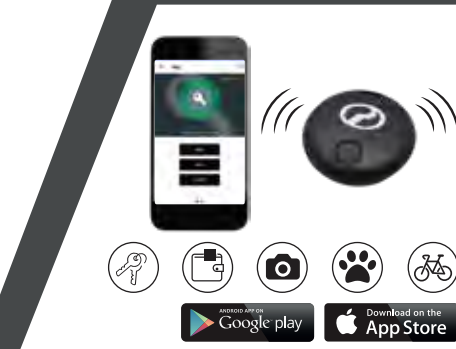

GENERAL ACCESSORIES

Smart Tracker

Enables you to find personal belongings easily.

Part Number
999-89742-00000

Price
WM : RM 42.00
EM : RM 43.00