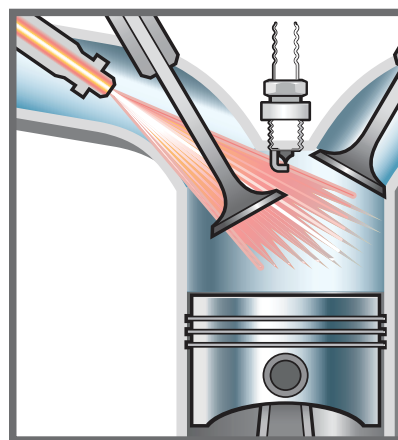

HOW IT WORKS: