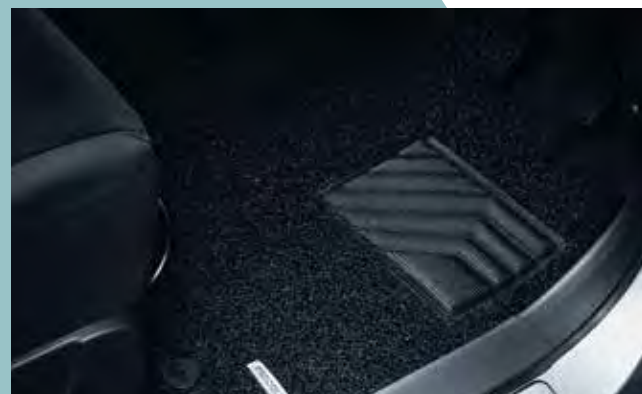

Coil Mats

Helps trap excess dust and dirt.

Part Number
999-63R03-00000 (AT)
999-63R04-00000 (MT)

Price
WM : RM 140.00
EM : RM 143.00