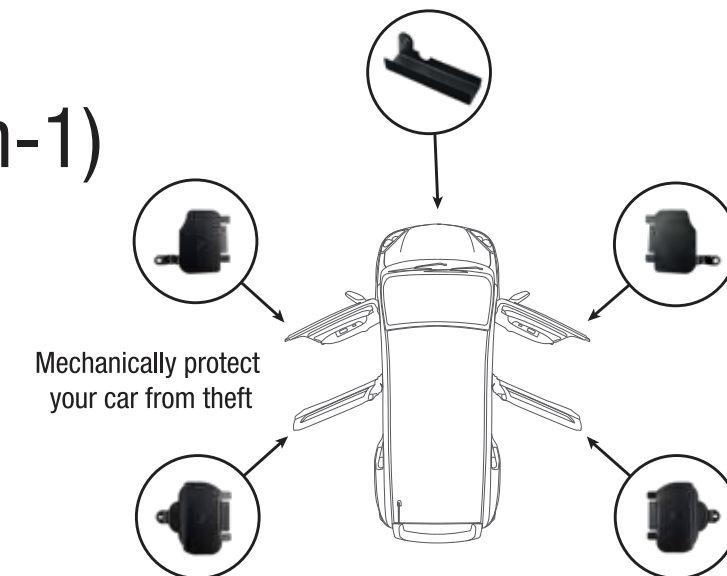

## Anti-theft Bracket (5-in-1)

Equipped with 5 vital theft-prevention features.

Part Number  
999-10187-00000

Price  
**WM : RM 175.00**  
**EM : RM 177.00**

Mechanically protect your car from theft