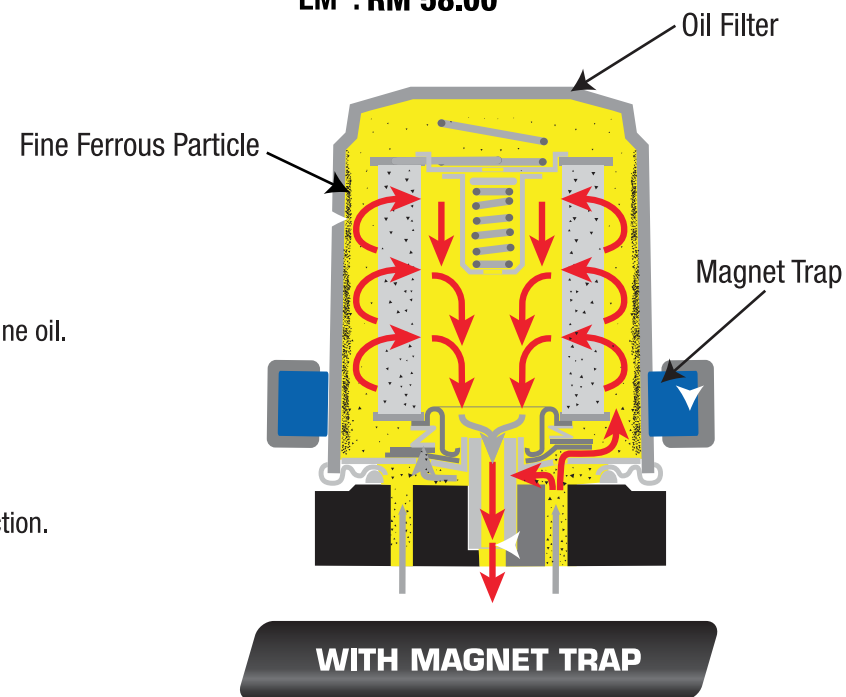

HOW IT WORKS:

- Traps fine ferrous particle from the engine oil.
- Maintain cleaner oil.
- Prevents expensive engine overhauls.
- Affordable investment for engine protection.