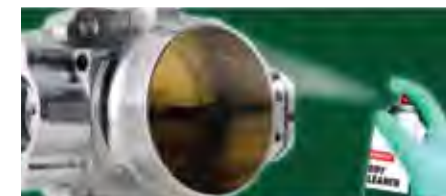

Throttle Body Cleaner

- Cleans dirt, gum and varnish from the throttle body and intake port area.
- Lubricates the throttle plate.
- Restores air flow performance for smoother idling.

BEFORE (Throttle body condition after 60,000 km)